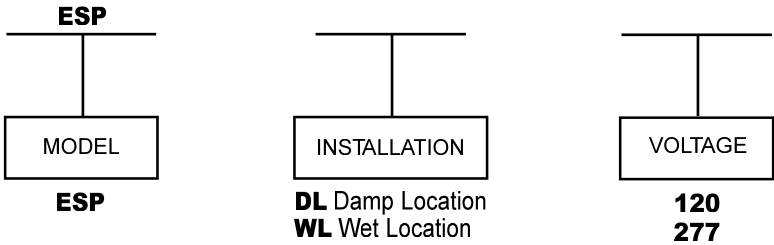

NINE 24, Inc.
869 Pioneer Drive
Lebanon Junction, KY 40650
Phone: **502-543-2932** • Fax: **888-816-5936**