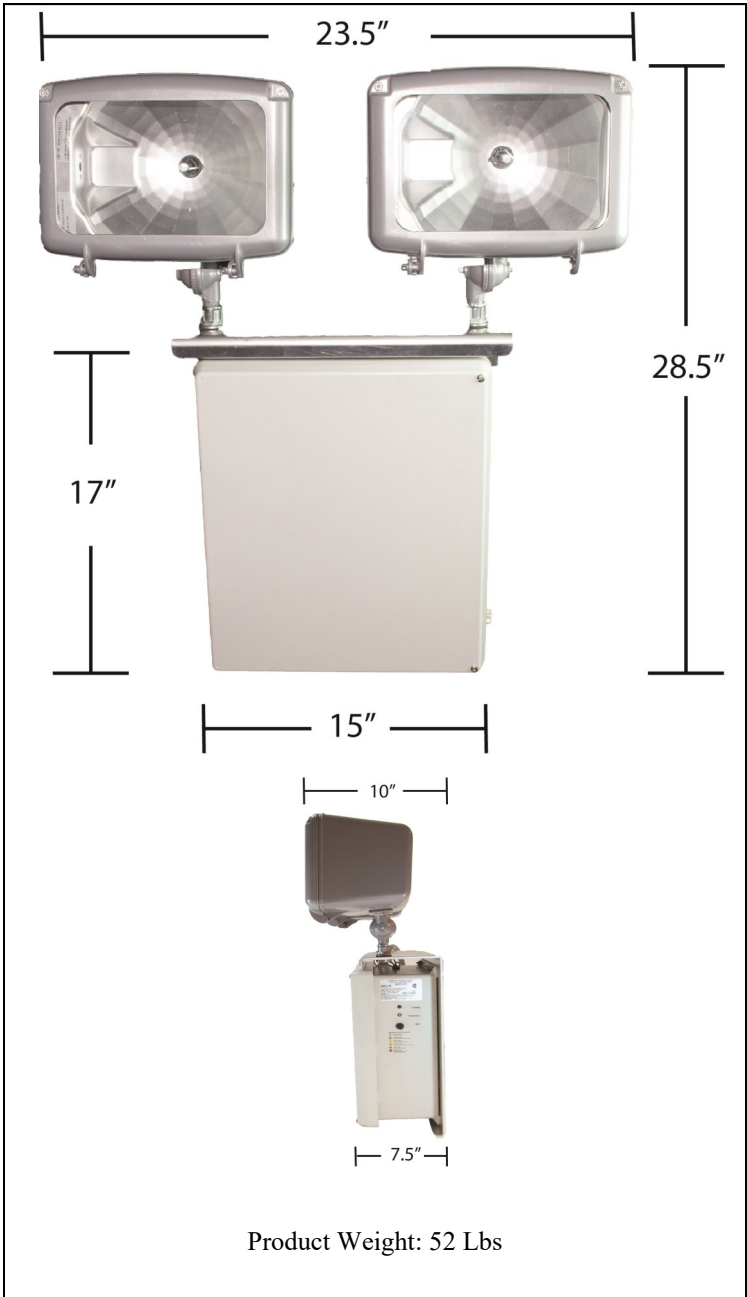

Features:

Inverter Unit is certified by ETC or CSA to UL 924 requirements.

Inverter Unit has a fully gasketed NEMA 4X rated fiberglass housing.

Lamp heads are compact NEMA heavy duty die-cast aluminum construction. Lens is thermal and shock resistant, 1/8" clear Tempered glass. Lamp heads are UL listed for wet locations.

Lamp heads feature one piece anodized aluminum-faceted parabolic construction to achieve RB distribution.

Mounting Plate is 1/4" aluminum and mounts to light pole with supplied stainless steel straps.

Electrical:

Internal heater to allow operation in all weather conditions.

Maintenance-free, sealed lead calcium or Nickel Cadmium battery.

Inverter unit has on Board Test Switch for Local Inspection and Testing.

35 Watt HID lamps and ballast for exceptional lighting distribution.

Integrated self diagnostics and Time delay.

Single voltage rated for 120v or 277v— Specify when Ordering

Warranty: Limited 3 year product replacement warranty. Contact Nine 24 Inc. for complete Warranty Information.

Contact Nine 24 Inc. for job specific details.

Emergency Sport Pack for Outdoor Emergency Lighting

ORDERING INFORMATION	
ESP - _____	
Model	Voltage
	120 or 277